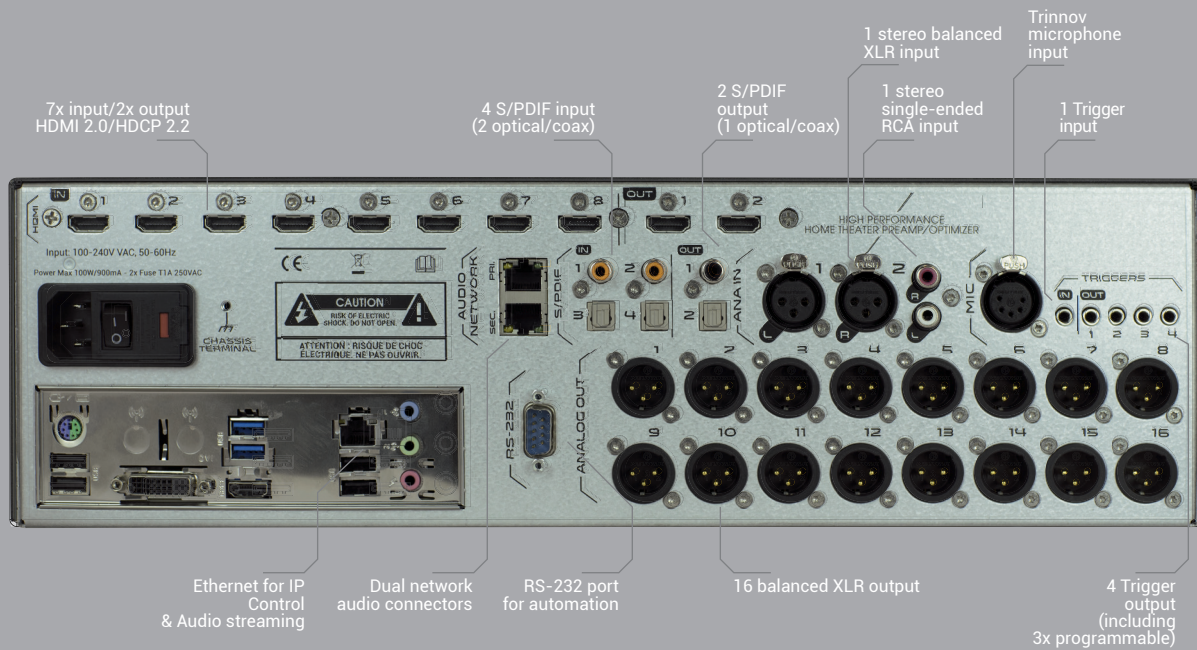

## The gateway to genuine, immersive cinema at home

Following in the tradition of the groundbreaking Altitude<sup>32</sup> processor, the Altitude<sup>16</sup> brings Trinnov's award-winning Speaker/Room Optimizer technology, immersive audio capabilities, active crossovers, and unmatched bass management flexibility to a new, slightly smaller form factor with tremendous value.

## Immersive Audio Decoders

- Dolby Atmos™ (16 discretely-rendered channels)
- Auro-3D™ (supports Auro's full 13.1 layout)
- DTS:X™ (all configurations of its 11.1 format)
- DTS:X Pro™ (16 discretely rendered channels)
- IMAX® Enhanced

## Trinnov Speaker/Room Optimizer

- Trinnov's exclusive Speaker/Room Optimizer.
- Calibration wizard for initial setup & calibration.
- Process high-resolution 24/96 audio.
- 4-way active crossovers & unlimited subwoofers.
- Ready for audio over IP.