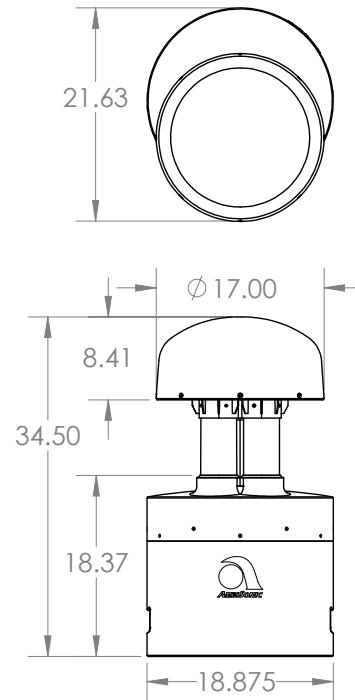

Features

- 12" Band-Pass In-Ground Subwoofer
- Robust Composite Roto-Mold Enclosure IP-65 per IEC529
- 12" 1,000W Long Throw Woofer
- Waterproof Composite Cone & Large Rubber Surround
- 17" (43cm) Diameter, Textured Powder-Coated Aluminum Dome Canopy
- Recessed Waterproof Strain Relief Pocket
- Convenient Handles

Feature Highlights Key

1. Integrated Neodymium Magnet
2. Waterproof Composite Cone
3. Large Rubber Surround

Specifications

System Type	Bandpass Parallel Double Tuned In-Ground Subwoofer
Driver Components	All Weather 12" Long Throw Woofer
Crossover	Recommended HPF = 30Hz 12dB per Octave Butterworth
Frequency Range/ Response	28Hz - 140Hz 36Hz - 140Hz +/- 3dB
Maximum SPL@ 1m	123dB Continuous, 127dB Peak
Sensitivity, 2.83V@ 1m	93dB
Power Handling	1000W RMS, 2500W Peak, Displacement Limited
Recommended Amplifier Power	1000W - 2000W
Rated Impedance	8 Ω
Input Connectors	24" x 12AWG Pigtail with Waterproof Wire Nuts
Enclosure	Composite Roto-Mold
Dimensions (H x W x D)	34.5" x 21.625" x 18.875" 87.5cm x 65cm x 47.9cm
Weight, Net/Shipping	60lbs 27.2kg / 67lbs 30.4kg
Warranty	Limited 3-Year Warranty