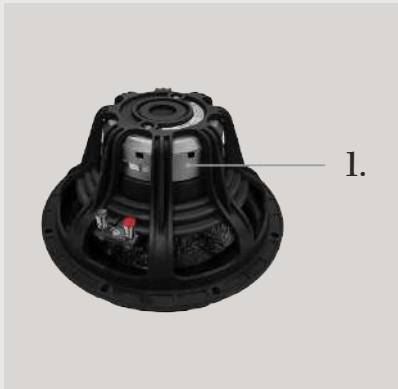

12BP-IG-8ohm

Feature Highlights

Feature Highlights

Outdoor Burial Subwoofer

Description

12BP-IG-8ohm is an all-weather, in-ground, compact subwoofer, featuring a high power 12" long throw all weather low frequency transducer. Ambisonic features its unique bandpass parallel double-tuned design only with this model, in which the composite enclosure and all components within are completely weatherproof.

The 12BP-IG-8ohm Subwoofer delivers the punch, impact and clean tight bass necessary for outdoor installation. The 12BP-IG is designed to be the perfect companion to our HD Series outdoor loudspeakers, delivering the ultimate experience in high output audio for any outdoor environment. Backyard landscapes, patio and pool areas will come alive with unparalleled clarity and detailed sound, engineered to give you years of listening satisfaction and pleasure.

Features

- 12" Band-Pass In-Ground Subwoofer
- Robust Composite Roto-Mold Enclosure IP-65 per IEC529
- 12" 1,000W Long Throw Woofer
- Waterproof Composite Cone & Large Rubber Surround
- 17" (43cm) Diameter, Textured Powder-Coated Aluminum Dome Canopy
- Recessed Waterproof Strain Relief Pocket
- Convenient Handles

Feature Highlights Key

1. Integrated Neodymium Magnet
2. Waterproof Composite Cone
3. Large Rubber Surround

Specifications

System Type	Bandpass Parallel Double Tuned In-Ground Subwoofer
Driver Components	All Weather 12" Long Throw Woofer
Crossover	Recommended HPF = 30Hz 12dB per Octave Butterworth
Frequency Range/ Response	28Hz - 140Hz 36Hz - 140Hz +/- 3dB
Maximum SPL@ 1m	123dB Continuous, 127dB Peak
Sensitivity, 2.83V@ 1m	93dB
Power Handling	1000W RMS, 2500W Peak, Displacement Limited
Recommended Amplifier Power	1000W - 2000W
Rated Impedance	8 Ω
Input Connectors	24" x 12AWG Pigtail with Waterproof Wire Nuts
Enclosure	Composite Roto-Mold
Dimensions (H x W x D)	34.5" x 21.625" x 18.875" 87.5cm x 65cm x 47.9cm
Weight, Net/Shipping	60lbs 27.2kg / 67lbs 30.4kg
Warranty	Limited 3-Year Warranty