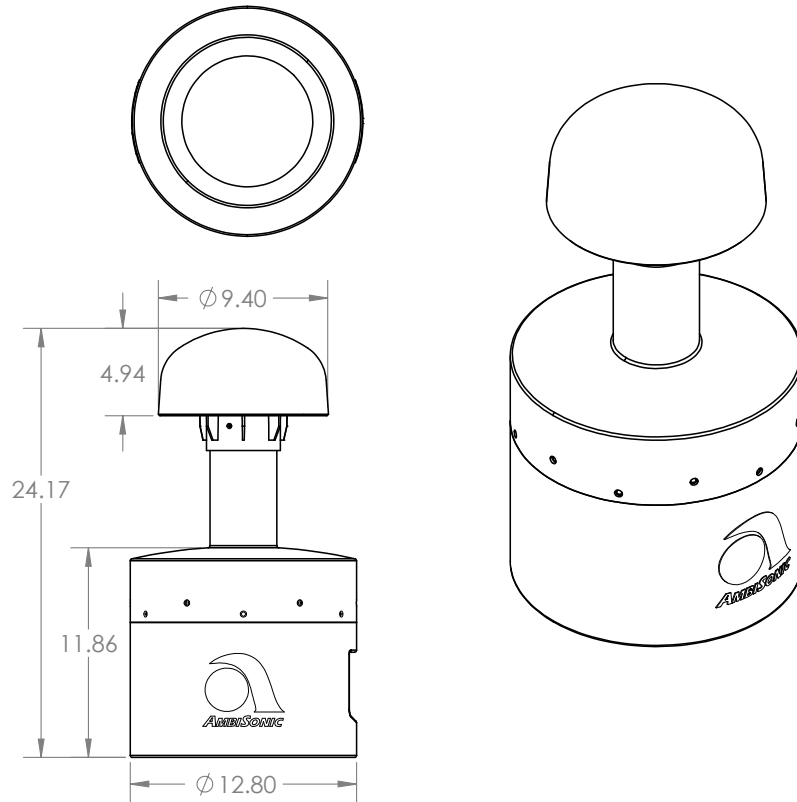

Specifications

System Type	Compact Band-Pass In-Ground Subwoofer with 9.4" (24cm) Canopy
Driver Components	10" Composite Cone All Weather Woofer
Crossover	DSP LPF 80Hz - 120Hz
Frequency Range/ Response	32Hz - 200Hz | 39 - 200Hz +/- 3dB
Maximum SPL @ 1m	117dB Continuous, 122dB Peak
Sensitivity, 2.83V @ 1m	93dB
Power Handling	300W RMS, 800W Peak, Displacement Limited
Recommended Amplifier Power	100W - 600W (FTC)
Rated Impedance	8 Ω
Input Connectors	24" Pigtail with Waterproof Wire Nuts
Enclosure	Composite Roto-Mold
Mounting Options	In-Ground, Recommended Depth 13" (5.12cm) to 17" (6.7cm)
Dimensions (H x W x D)	24.17" x 12.8" x 12.8" | 61.4cm x 32.5cm x 32.5cm
Weight, Net/Shipping	25.6lbs | 11.6kg / 38.5lbs | 17.5kg
Warranty	Limited 3-Year Warranty